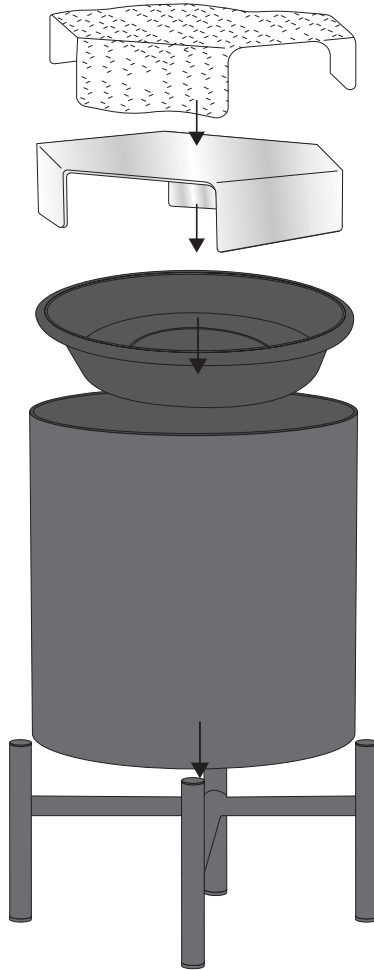

eva solo

EN

Read before use

Simply Grow Plant Pot

Parts

1 x legs

1 x plant pot

1 x plastic tray

1 x metal tray

1 x capillary mat

Assembly

Wrap the capillary mat around the metal tray with the top being covered and the sides hanging down. Place the metal tray with capillary mat in the plastic tray and place into the planter box.

Watering

Add water on top of capillary mat. The built-in self-watering system minimises the need for plant maintenance and ensures stable, balanced plant growth while eliminating the risk of over-watering. The plastic trays can hold up to: Small 5 liters of water, Large 9 liters of water.

Cleaning and maintenance

Easy-clean with a damp cloth. Avoid using sharp or hard objects on the product, as it will scratch or damage the surface.

Trellis

The Trellis is sold separately. It is exclusively compatible with the Simply Grow Plant Pot large. To install the trellis, simply remove the plugs from the planter and insert the trellis into the designated slots.