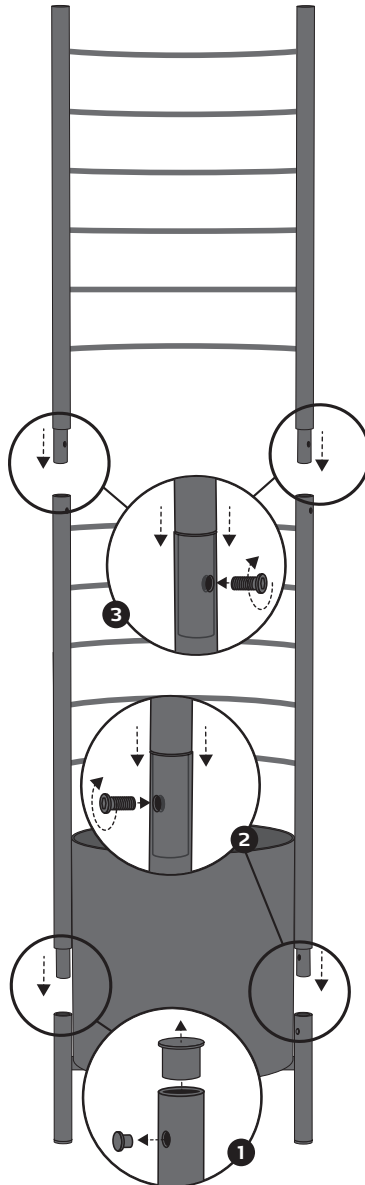

eva solo

EN

Read before use

Simply Grow Plant Pot

Parts

1 x legs

1 x plant pot

1 x plastic tray

1 x metal tray

1 x capillary mat

Assembly

Wrap the capillary mat around the metal tray with the top being covered and the sides hanging down. Place the metal tray with capillary mat in the plastic tray and place into the planter box.

Cleaning and maintenance

Easy-clean with a damp cloth. Avoid using sharp or hard objects on the product, as it will scratch or damage the surface.

Trellis

The Trellis is sold separately. It is exclusively compatible with the Simply Grow Plant Pot large. To install the trellis, simply remove the plugs from the planter and insert the trellis into the designated slots.

Parts for trellis

4 x screws

Tips & tricks

Use this QR code for additional tips and tricks for use of your Eva Solo Simply Grow Pot.

Warranty

Eva Solo A/S guarantees that its products are free from manufacturing defects. This warranty covers materials and manufacturing defects but does not apply to issues caused by improper use or expected wear and tear.