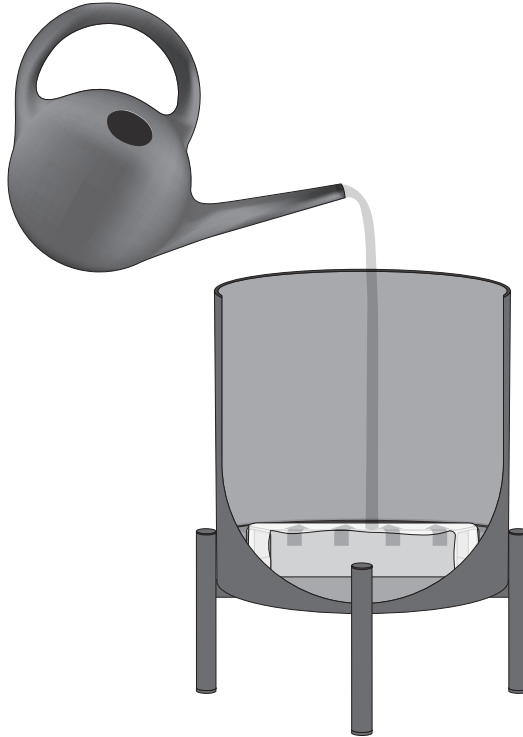

eva solo

EN

Read before use

Simply Grow Plant Pot

Parts

1 x legs

1 x plant pot

1 x plastic tray

1 x metal tray

1 x capillary mat

Assembly

Wrap the capillary mat around the metal tray with the top being covered and the sides hanging down. Place the metal tray with capillary mat in the plastic tray and place into the planter box.

Watering

Add water on top of capillary mat. The built-in self-watering system minimises the need for plant maintenance and ensures stable, balanced plant growth while eliminating the risk of over-watering. The plastic trays can hold up to: Small 5 liters of water, Large 9 liters of water.

Cleaning and maintenance

Easy-clean with a damp cloth. Avoid using sharp or hard objects on the product, as it will scratch or damage the surface.

Trellis

The Trellis is sold separately. It is exclusively compatible with the Simply Grow Plant Pot large. To install the trellis, simply remove the plugs from the planter and insert the trellis into the designated slots.